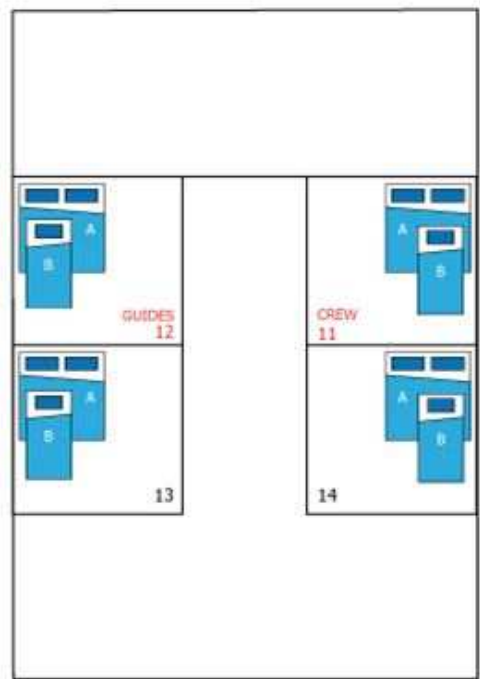

# BLUE SHARK

Lower Deck

Bridge Deck